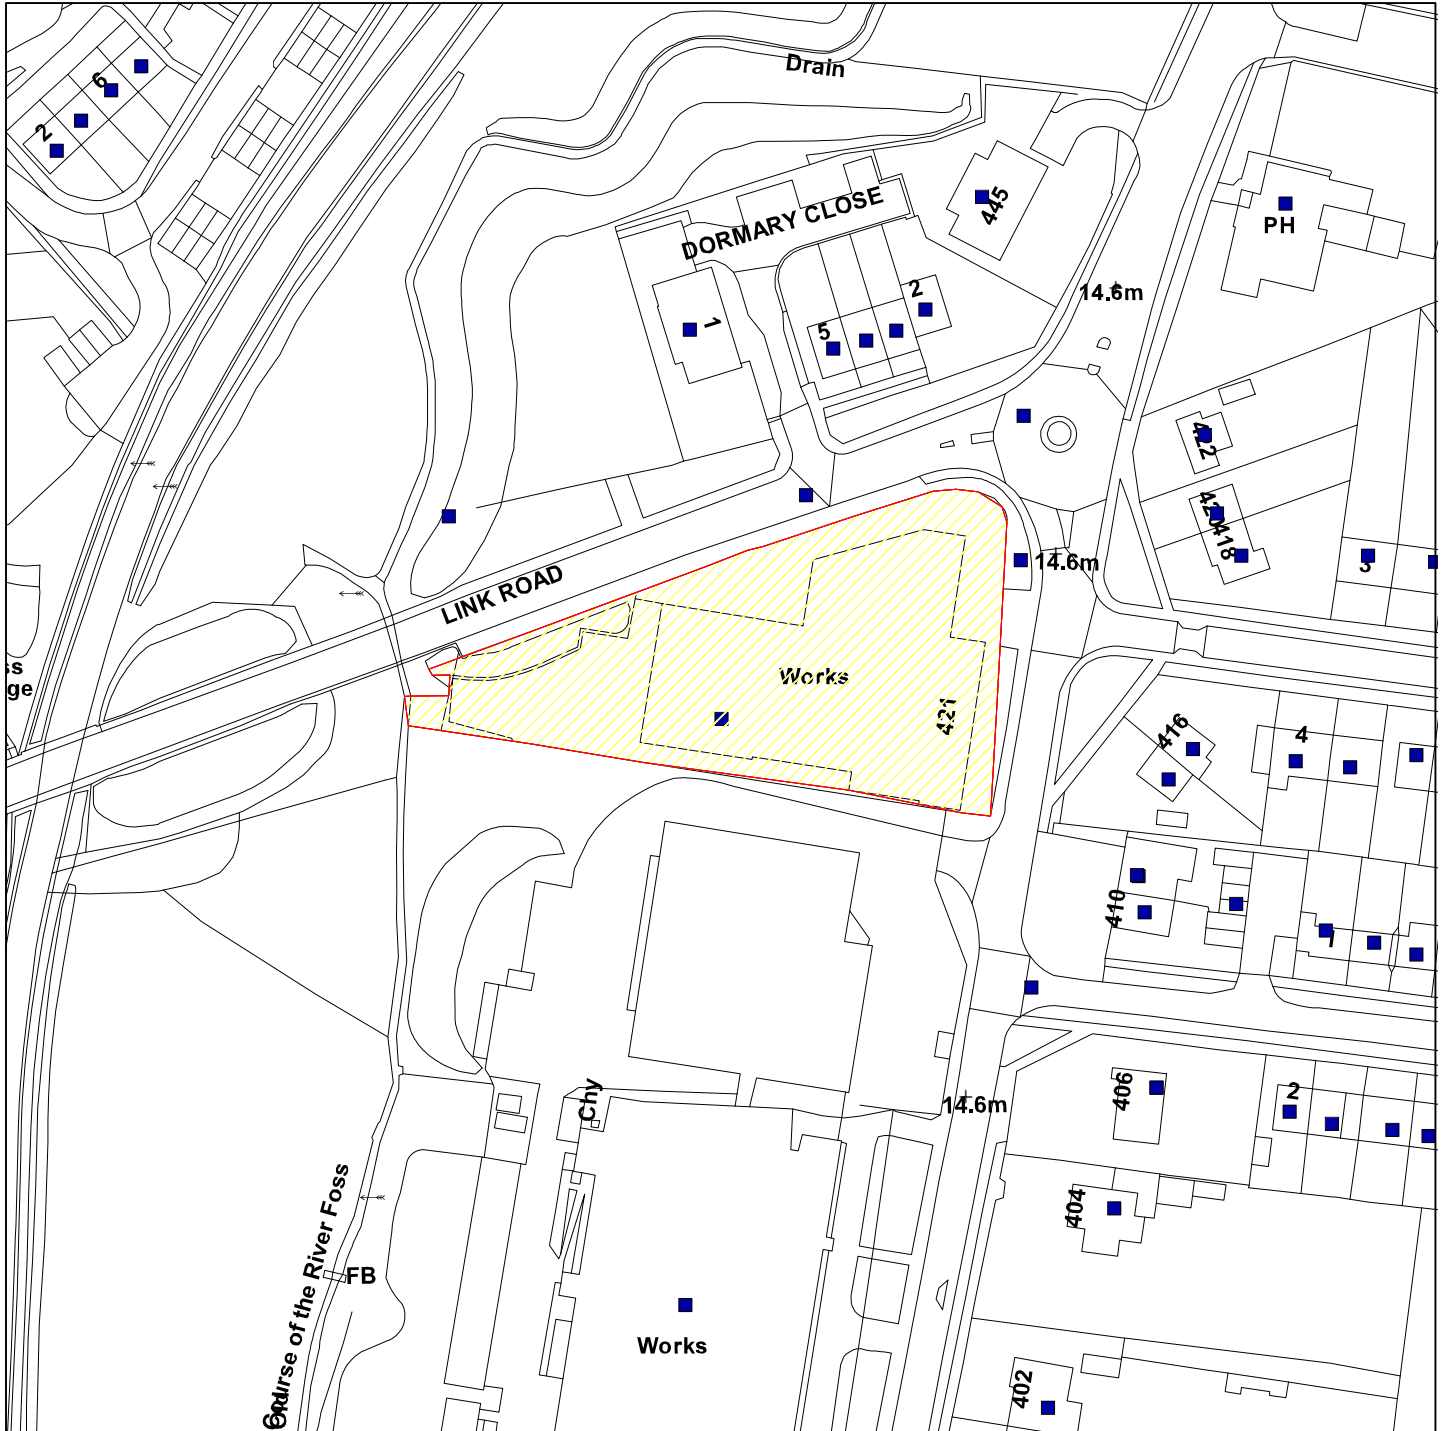

12/02524/FULM

Leonard Cheshire Disability, 421 Huntington Road

GIS by ESRI (UK)

Scale : 1:1250

Reproduced from the Ordnance Survey map with the permission of the Controller of Her Majesty's Stationery Office © Crown Copyright 2000.

Unauthorised reproduction infringes Crown Copyright and may lead to prosecution or civil proceedings.

Organisation	City of York Council
Department	Planning and Sustainable Development
Comments	
Date	01 October 2012
SLA Number	Not Set